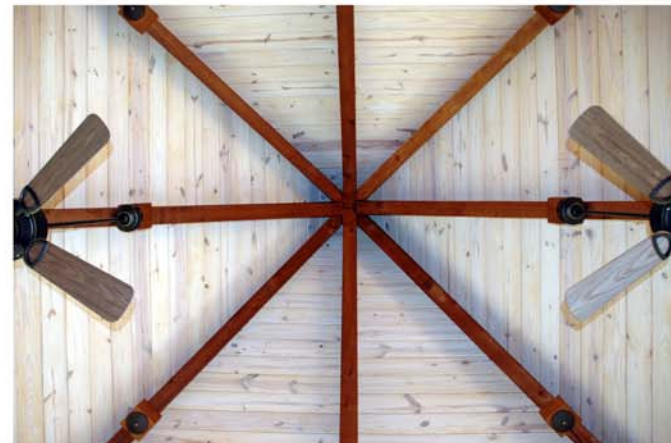

Cedar Timber Screen Porch Addition - bringing the outdoors in... and in style

Before

- Features:
- Solid Rough-hewn Cedar Beams
 - Vaulted Ceiling with white washed 5/4 Tongue-and-Groove Ceiling
 - Sitting Area with Master Bedroom Deck Above
 - "Best Friends" Driveway Entrance
 - Outdoor Grilling Area
 - Stained Concrete
 - Low Voltage Perimeter Uplighting, Pendant "Can" Lighting, Ceiling Fans