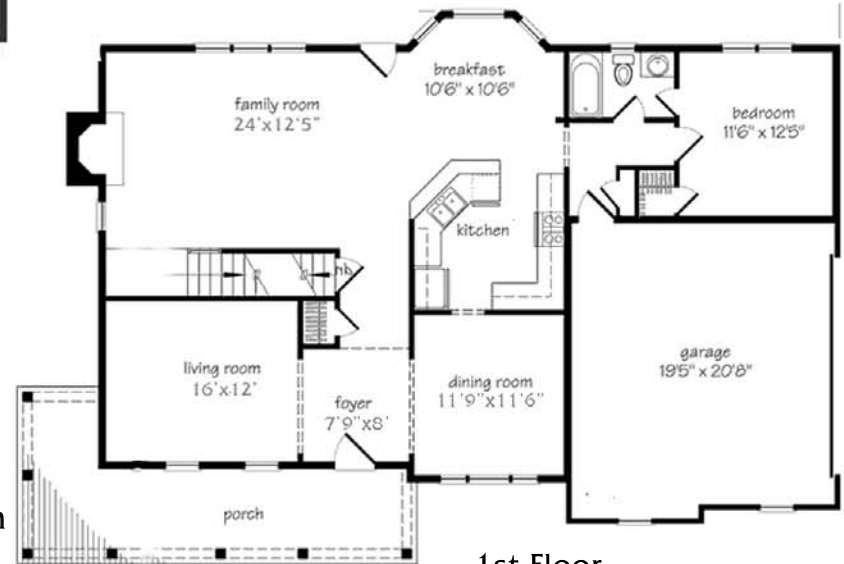

Welcome Home.

The Walk

AT JESSUP RIDGE

"Jackson Springs"
 Southern Living Program Home #269
 2,850 sf

2nd Floor

1st Floor

For Design Information
 Contact

Judy Barber, GRI, CGP
 Broker/Realtor®