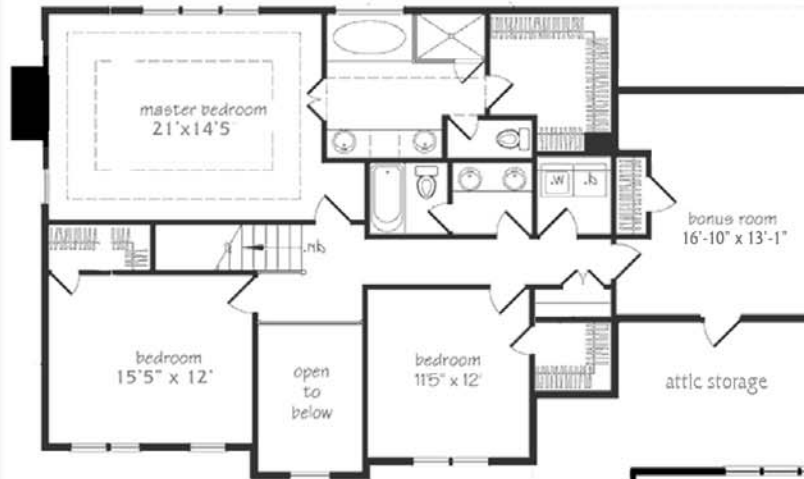

Welcome Home.

The Walk

AT JESSUP RIDGE

"Jackson Springs"
 Southern Living Program Home #269
 2,850 sf

2nd Floor

1st Floor

For Design Information
 Contact

Judy Barber, GRI, CGP
 Broker/Realtor®